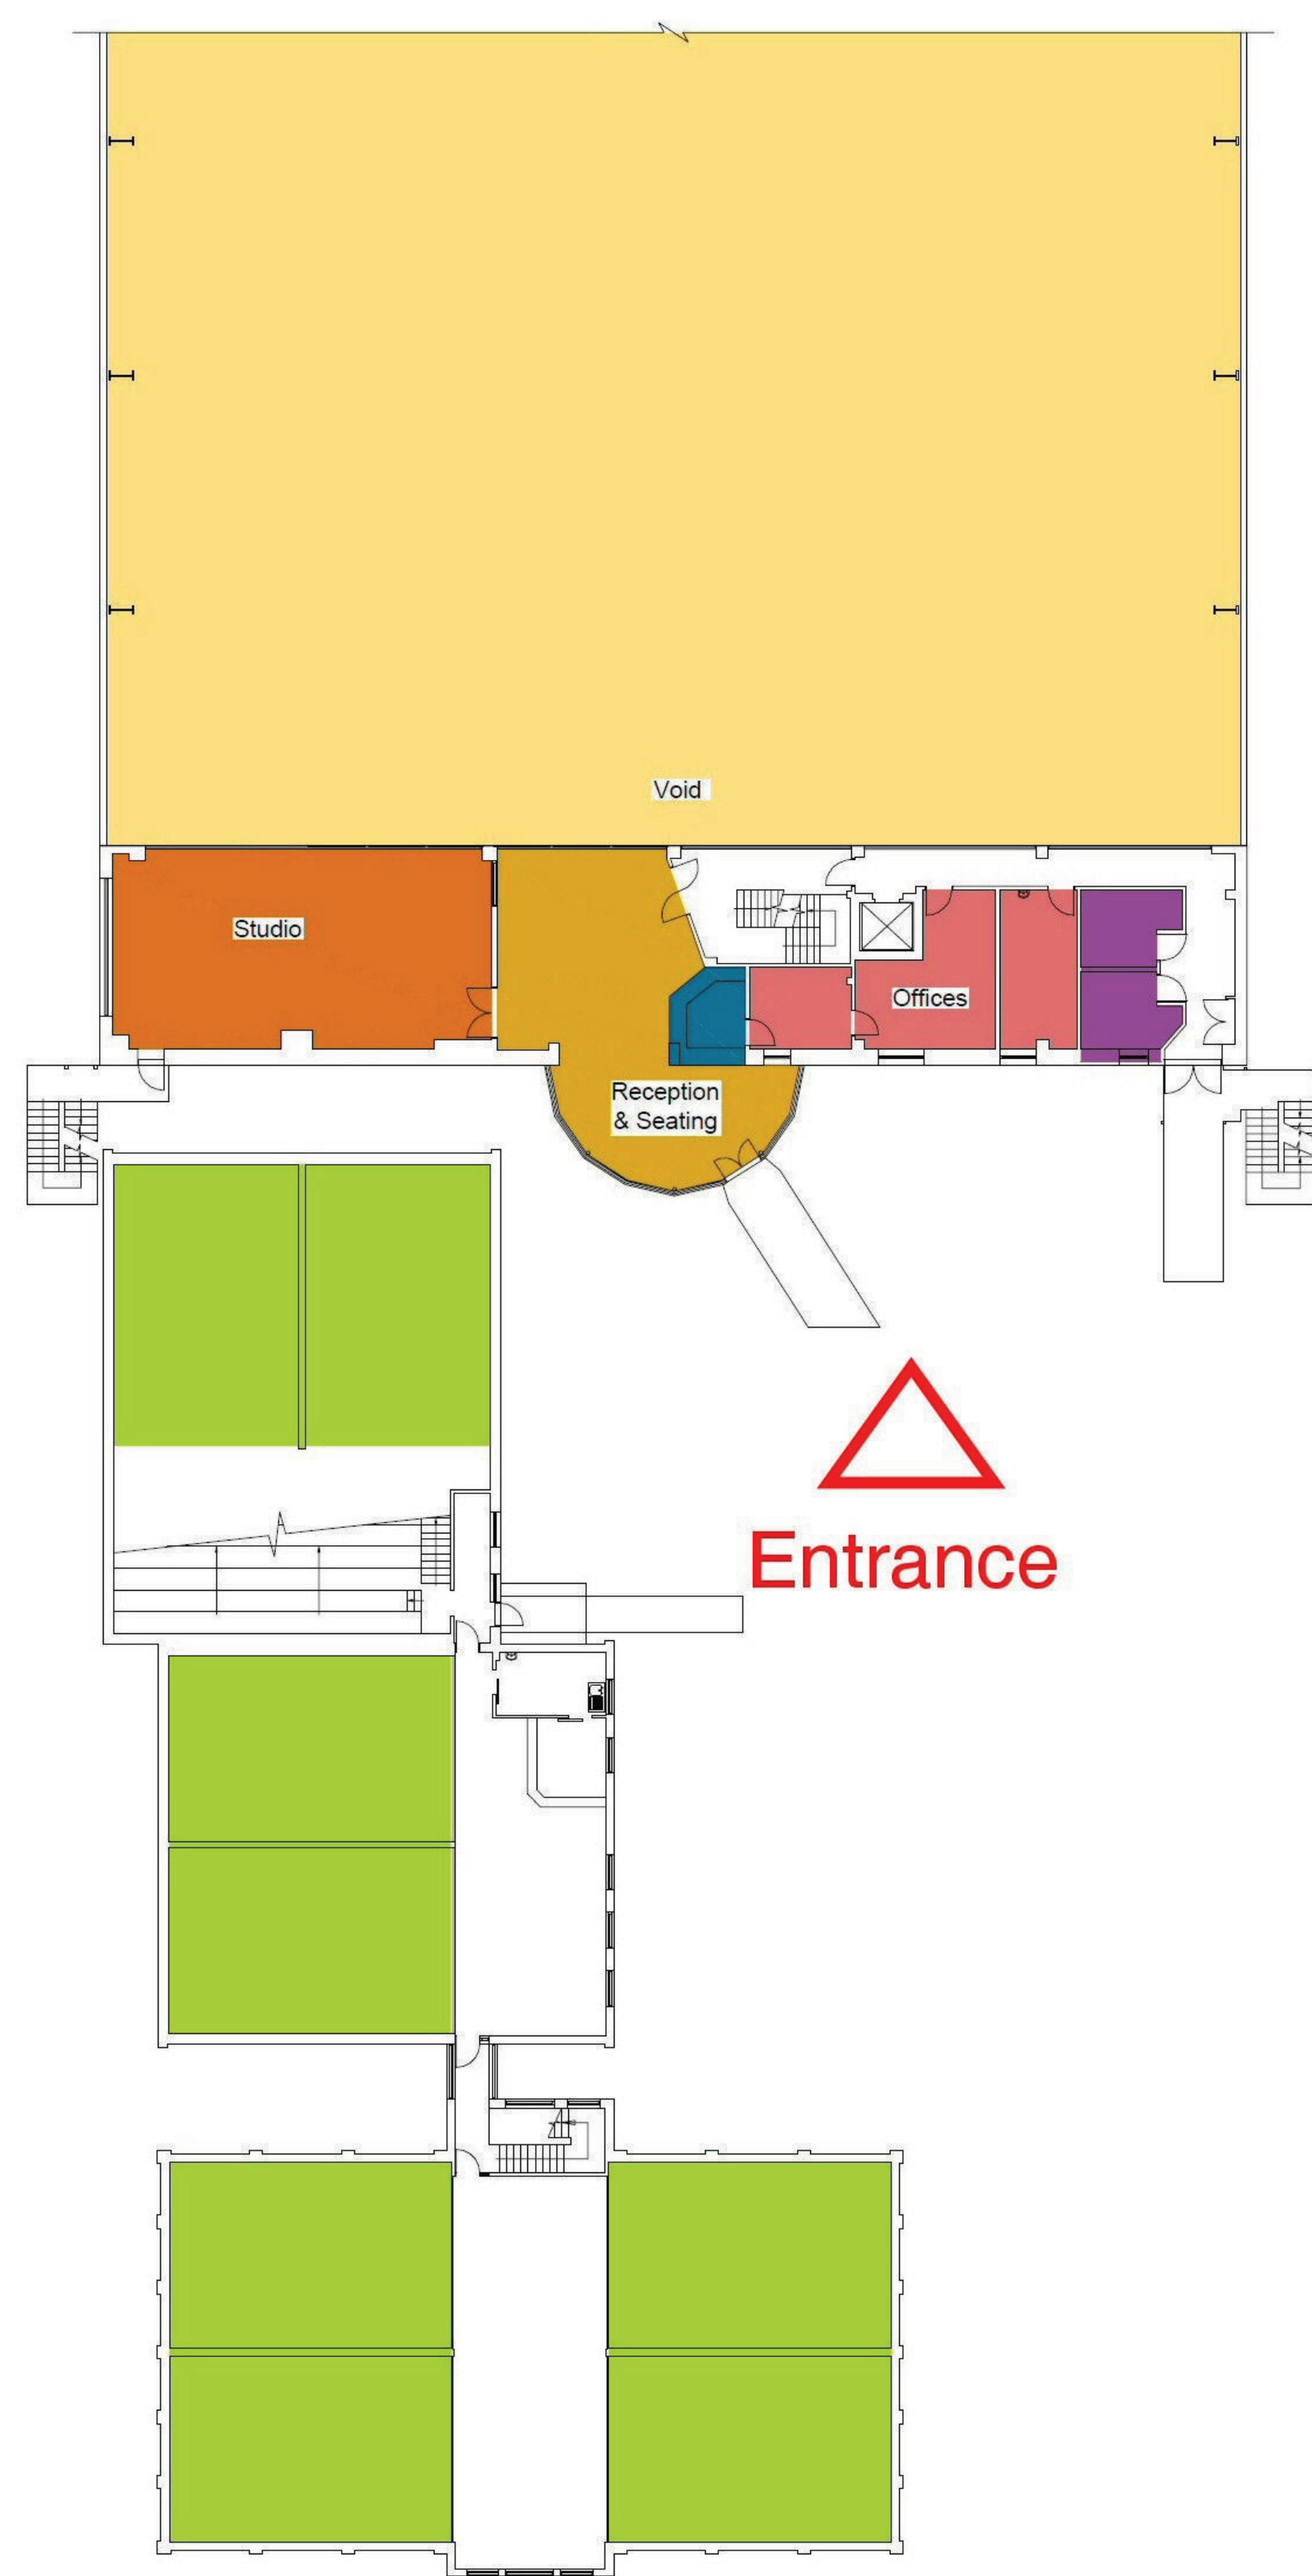

Existing Lower Ground Floor Plan

Proposed Lower Ground Floor Plan

KEY

- Male Change
- Female Change
- Sauna / Steam Room
- Male / Female / Family Accessible WC's
- Squash Courts
- Link Corridor
- Open Bench Seating
- Tennis Courts
- Studios
- Plant

Existing Ground Floor Plan

Proposed Ground Floor Plan

KEY

- Staff / Admin
- Cafe / Seating
- Tennis Courts
- Studio
- Squash Courts
- Link Corridor
- Reception / Servery / Display
- Entrance / Lobby
- Treatment
- Male / Female / Family Accessible WC's

Existing First Floor Plan

Proposed First Floor Plan

KEY

- Tennis Courts
- Fitness Suite