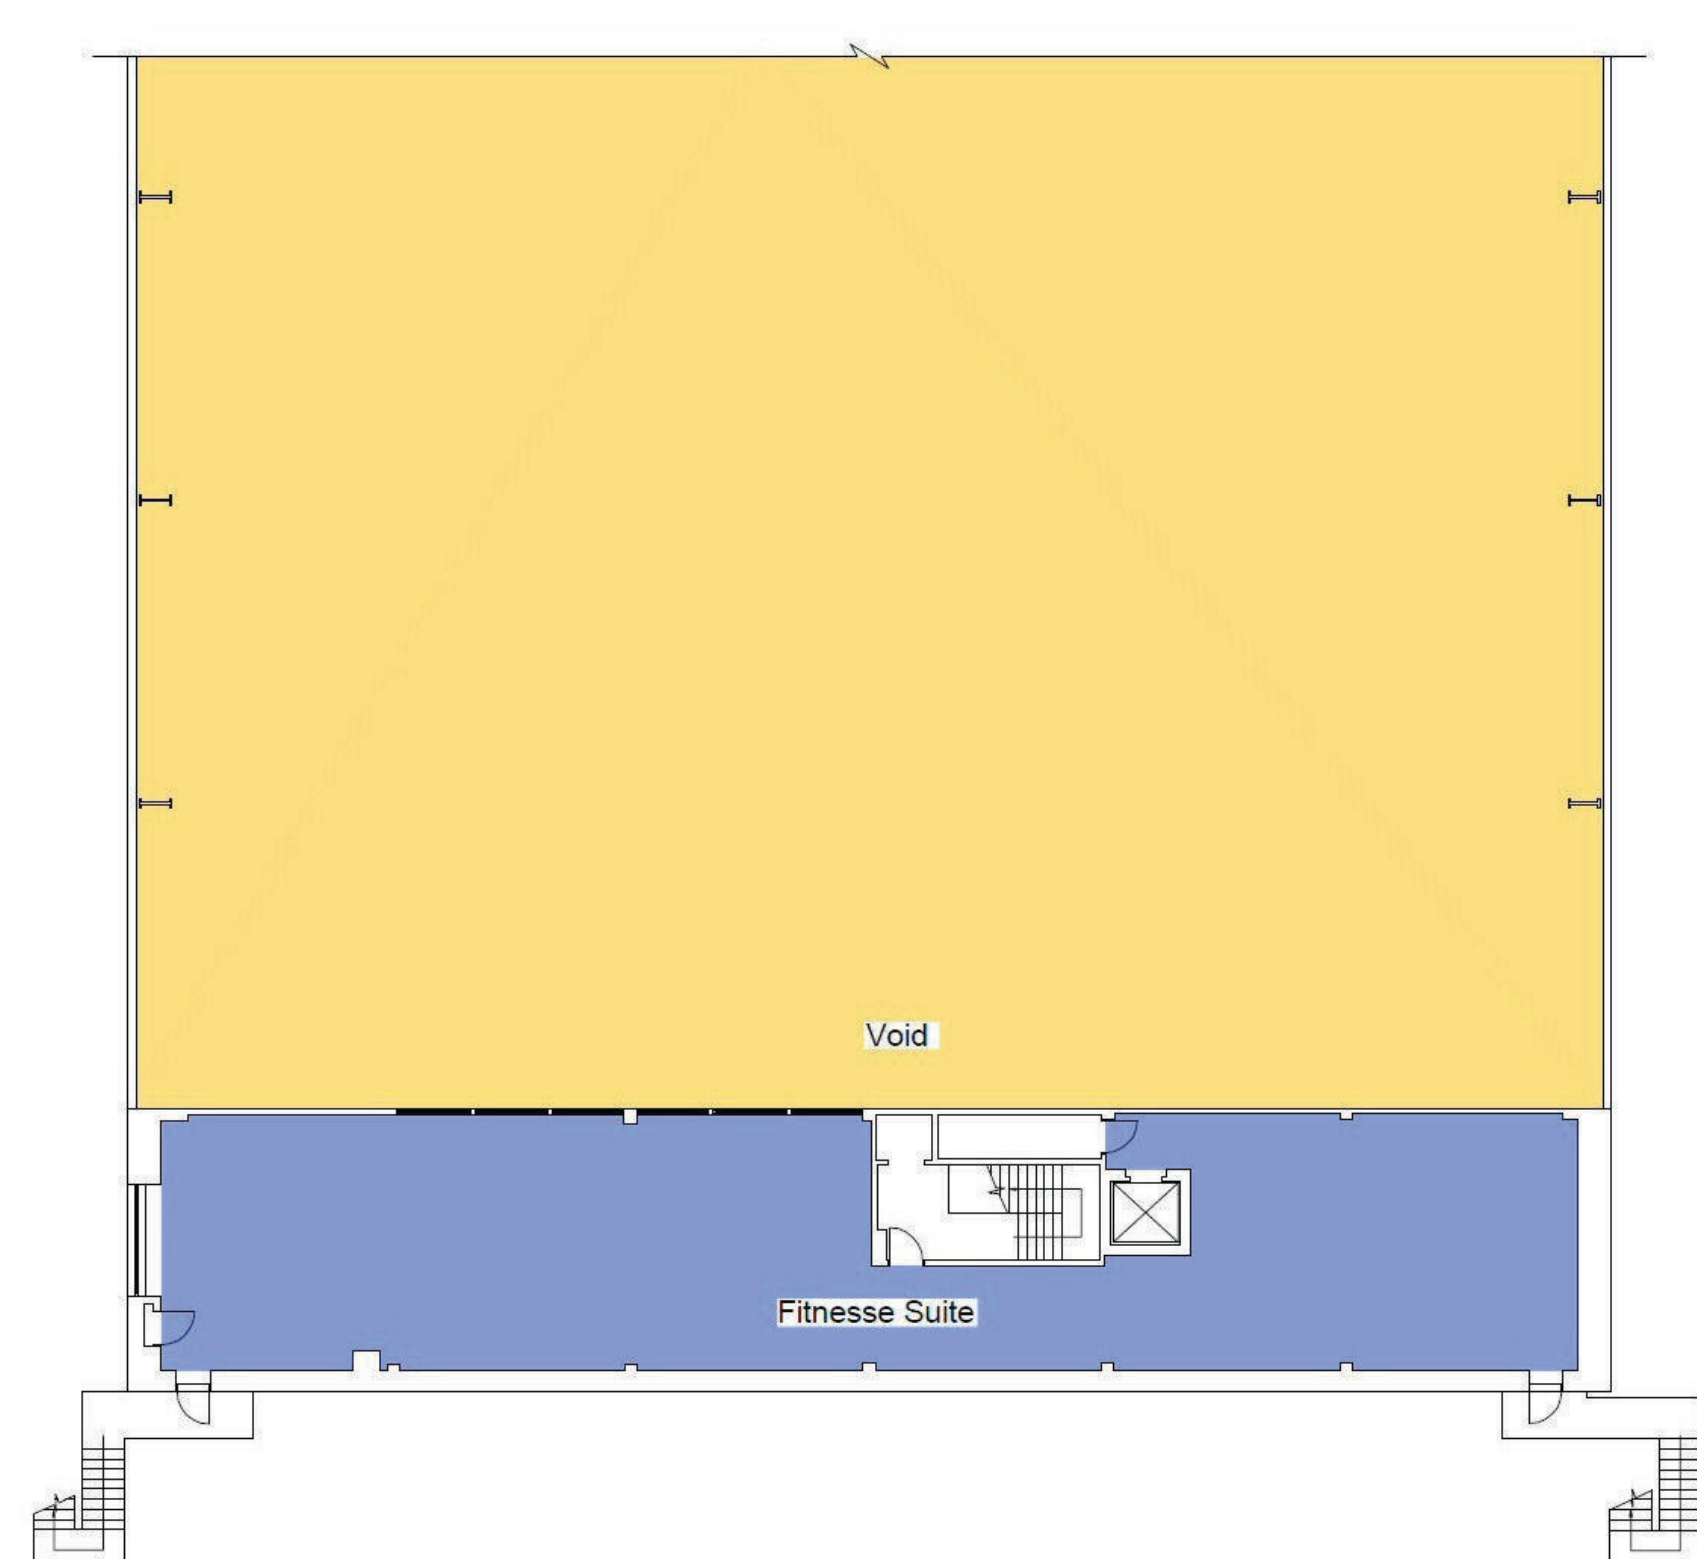

Existing Lower Ground Floor Plan

Proposed Lower Ground Floor Plan

KEY

- Male Change
- Female Change
- Sauna / Steam Room
- Male / Female / Family Accessible WC's
- Squash Courts
- Link Corridor
- Open Bench Seating
- Tennis Courts
- Studios
- Plant

Existing Ground Floor Plan

Proposed Ground Floor Plan

KEY

- Staff / Admin
- Cafe / Seating
- Tennis Courts
- Studio
- Squash Courts
- Link Corridor
- Reception / Servery / Display
- Entrance / Lobby
- Treatment
- Male / Female / Family Accessible WC's

Existing First Floor Plan

Proposed First Floor Plan

KEY

- Tennis Courts
- Fitness Suite