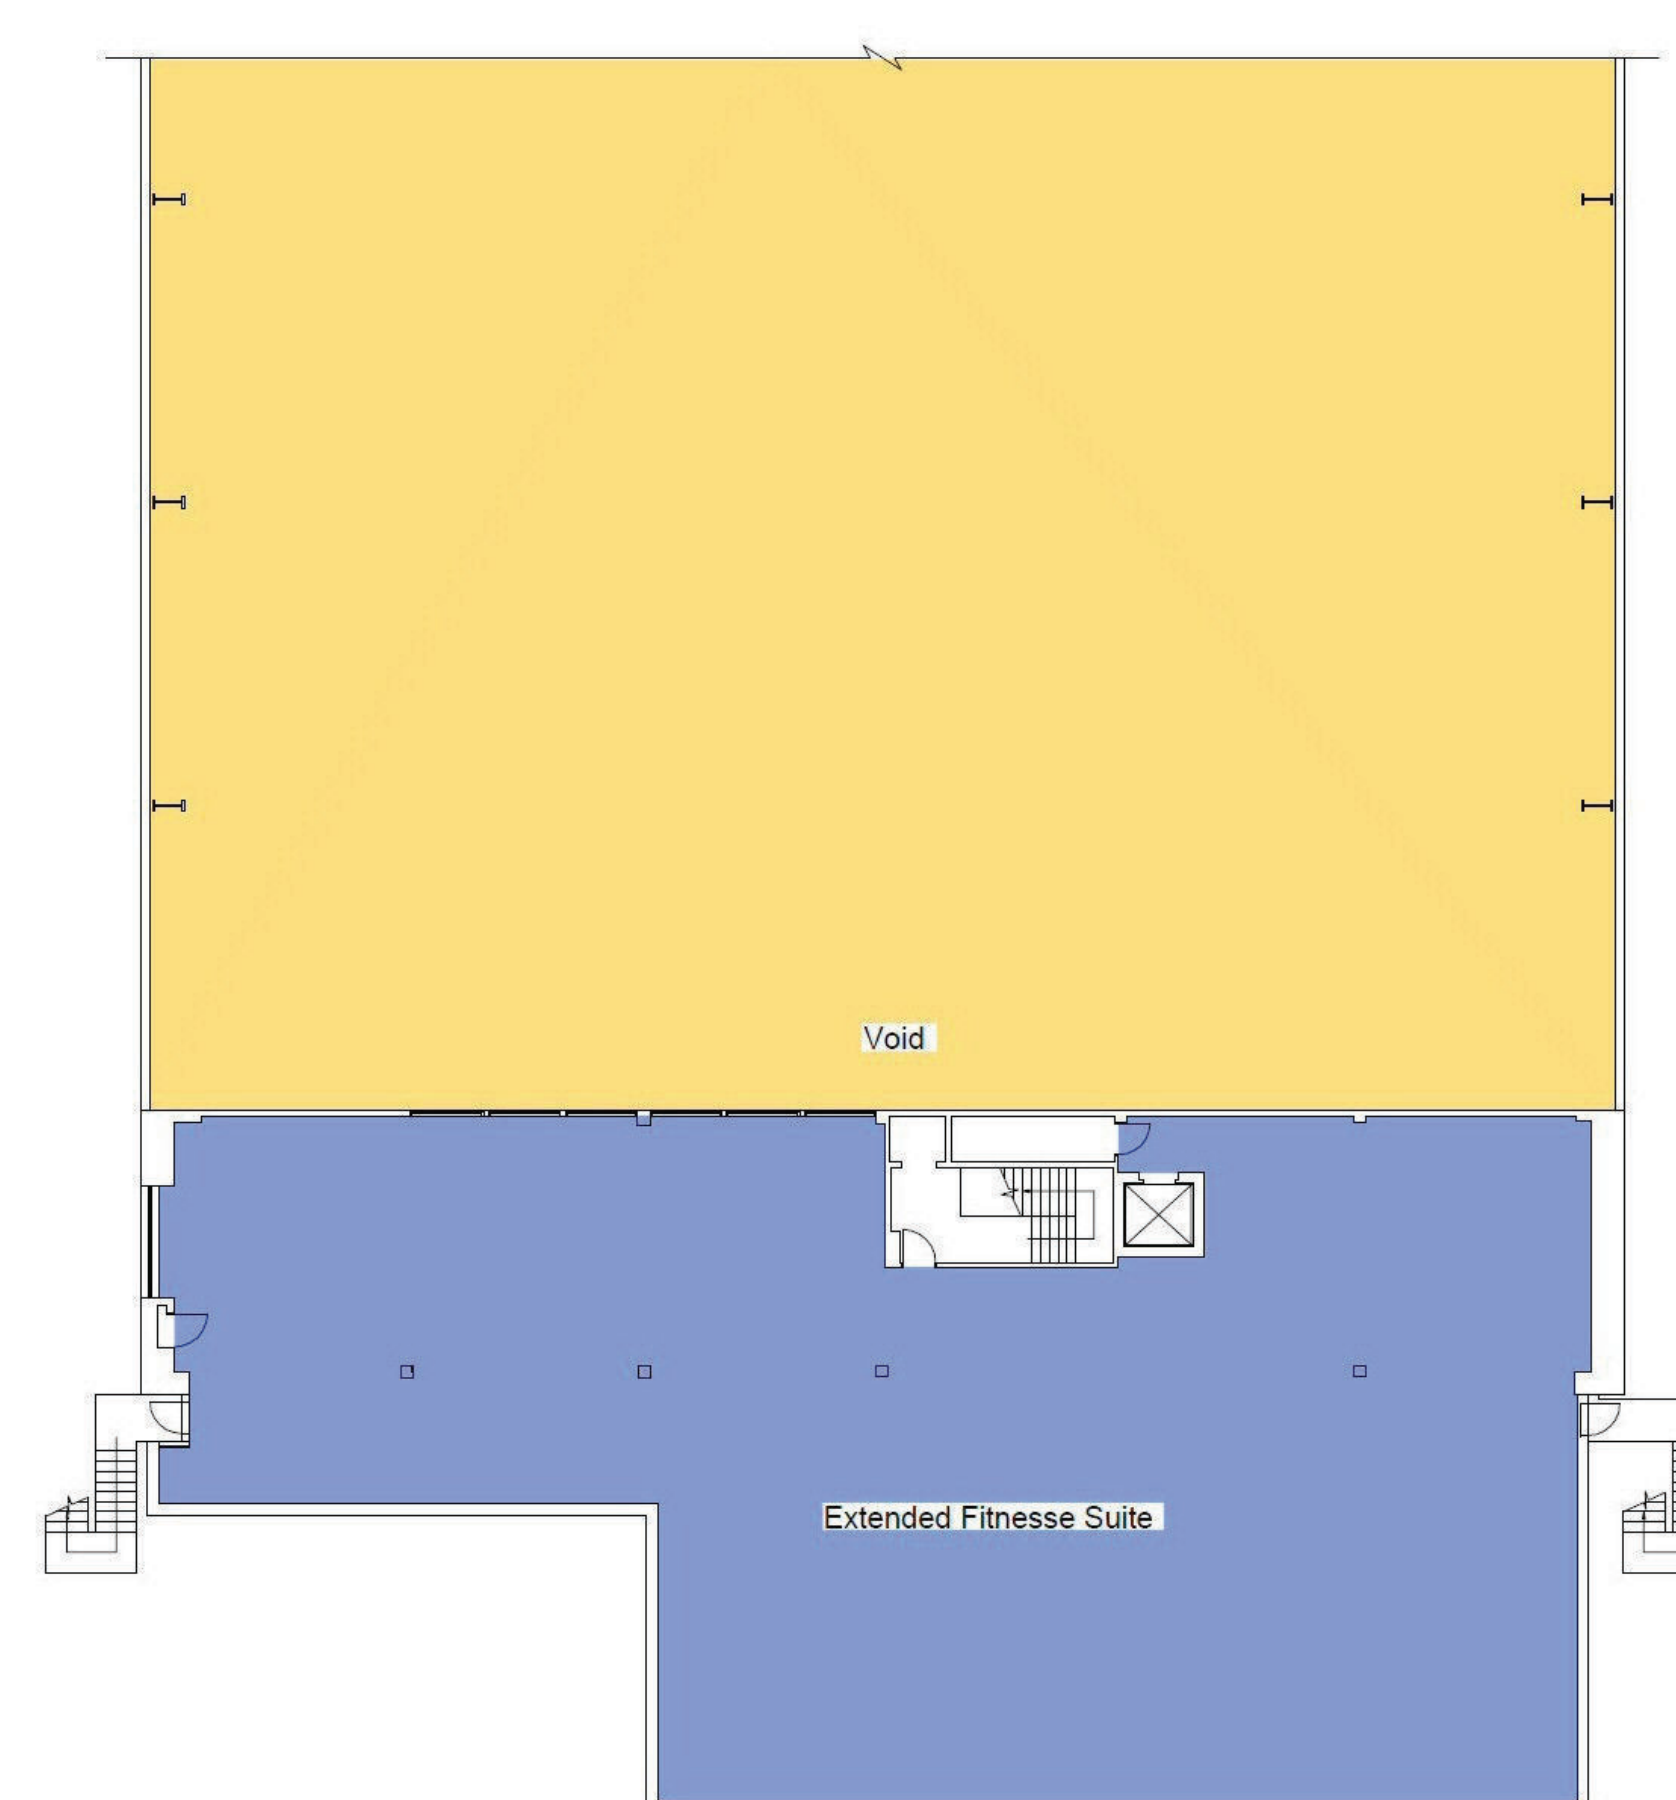

Existing Lower Ground Floor Plan

Proposed Lower Ground Floor Plan

KEY

- Male Change
- Female Change
- Sauna / Steam Room
- Male / Female / Family Accessible WC's
- Squash Courts
- Link Corridor
- Open Bench Seating
- Tennis Courts
- Studios
- Plant

Existing Ground Floor Plan

Proposed Ground Floor Plan

KEY

- Staff / Admin
- Cafe / Seating
- Tennis Courts
- Studio
- Squash Courts
- Link Corridor
- Reception / Servery / Display
- Entrance / Lobby
- Treatment
- Male / Female / Family Accessible WC's

Existing First Floor Plan

Proposed First Floor Plan

KEY

- Tennis Courts
- Fitness Suite